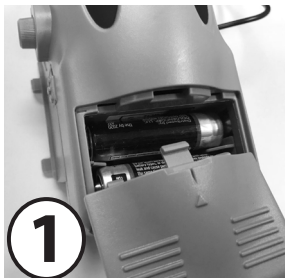

Setup & Operation Instructions

ICOTec AD400 Electronic Predator Decoy

1

Add Batteries

Open battery panel on back of unit, place 4 new AA batteries as indicated below, then close panel. *Lithium batteries for best results in cold conditions. 1.5 volt AA batteries only.*

2

Turn Power Switch On

Slide switch up to ON to activate decoy, slide switch up to ON/L to activate decoy with LED light for night time hunting. When finished slide switch down to OFF.

3

Connecting to an ICOTec Caller

Remove the original battery door from the ICOTec game call (GEN2 GC300, GC320, GC350 or GC500), place the decoy where the battery door was originally and secure with thumb screw. Now you can connect the 3.5mm cable to the Decoy/AUX port in the electronic caller. Turn the caller on. Turn decoy ON, if decoy begins to run select the AUX/Decoy button on the caller remote to deactivate it. The decoy will fit the GC300, however it will not be able to deactivate the decoy. All ICOTec GEN2 Callers will activate/deactivate the AD400 Decoy with their respective remotes.

When storing the unit for long periods of time, we recommend removing batteries from your decoy.

For technical questions please call our Customer Service Dept. at 419-450-3566. M-F, 8 am - 5 pm EST.

AD400 Battery Order

4 - 1.5 Volt AA Batteries ONLY

Check out more of our products at your favorite retailer or online at icotec.com.

If your retailer does not yet carry our products, ask them to. To find a dealer near you, log on to icotec.com and select the Dealer List

ICOTec.com is constantly growing in content, take a moment to search the site for photos, manuals, videos and professional advice.

ICOTec

**AD400 Electronic Predator Decoy
Warranty Registration Card**

Mail to:

ICOTec, LLC

ATTN: Warranty Department

6415 Angola Road

Holland, OH 43528