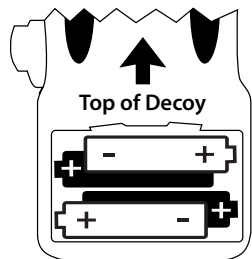

Setup & Operation Instructions

ICOTec AD400 Electronic Predator Decoy

1

Add Batteries

Open battery panel on back of unit, place 4 new AA batteries as indicated below, then close panel. *Lithium batteries for best results in cold conditions. 1.5 volt AA batteries only.*

2

Turn Power Switch On

Slide switch up to ON to activate decoy, slide switch up to ON/L to activate decoy with LED light for night time hunting. When finished slide switch down to OFF.

3

Connecting to an ICOTec Caller

Remove the original battery door from the ICOTec game call (GEN2 GC300, GC320, GC350 or GC500), place the decoy where the battery door was originally and secure with thumb screw. Now you can connect the 3.5mm cable to the Decoy/AUX port in the electronic caller. Turn the caller on. Turn decoy ON, if decoy begins to run select the AUX/Decoy button on the caller remote to deactivate it. The decoy will fit the GC300, however it will not be able to deactivate the decoy. All ICOTec GEN2 Callers will activate/deactivate the AD400 Decoy with their respective remotes.

When storing the unit for long periods of time, we recommend removing batteries from your decoy.

For technical questions please call our Customer Service Dept. at 419-450-3566. M-F, 8 am - 5 pm EST.

AD400 Battery Order

4 - 1.5 Volt AA Batteries ONLY